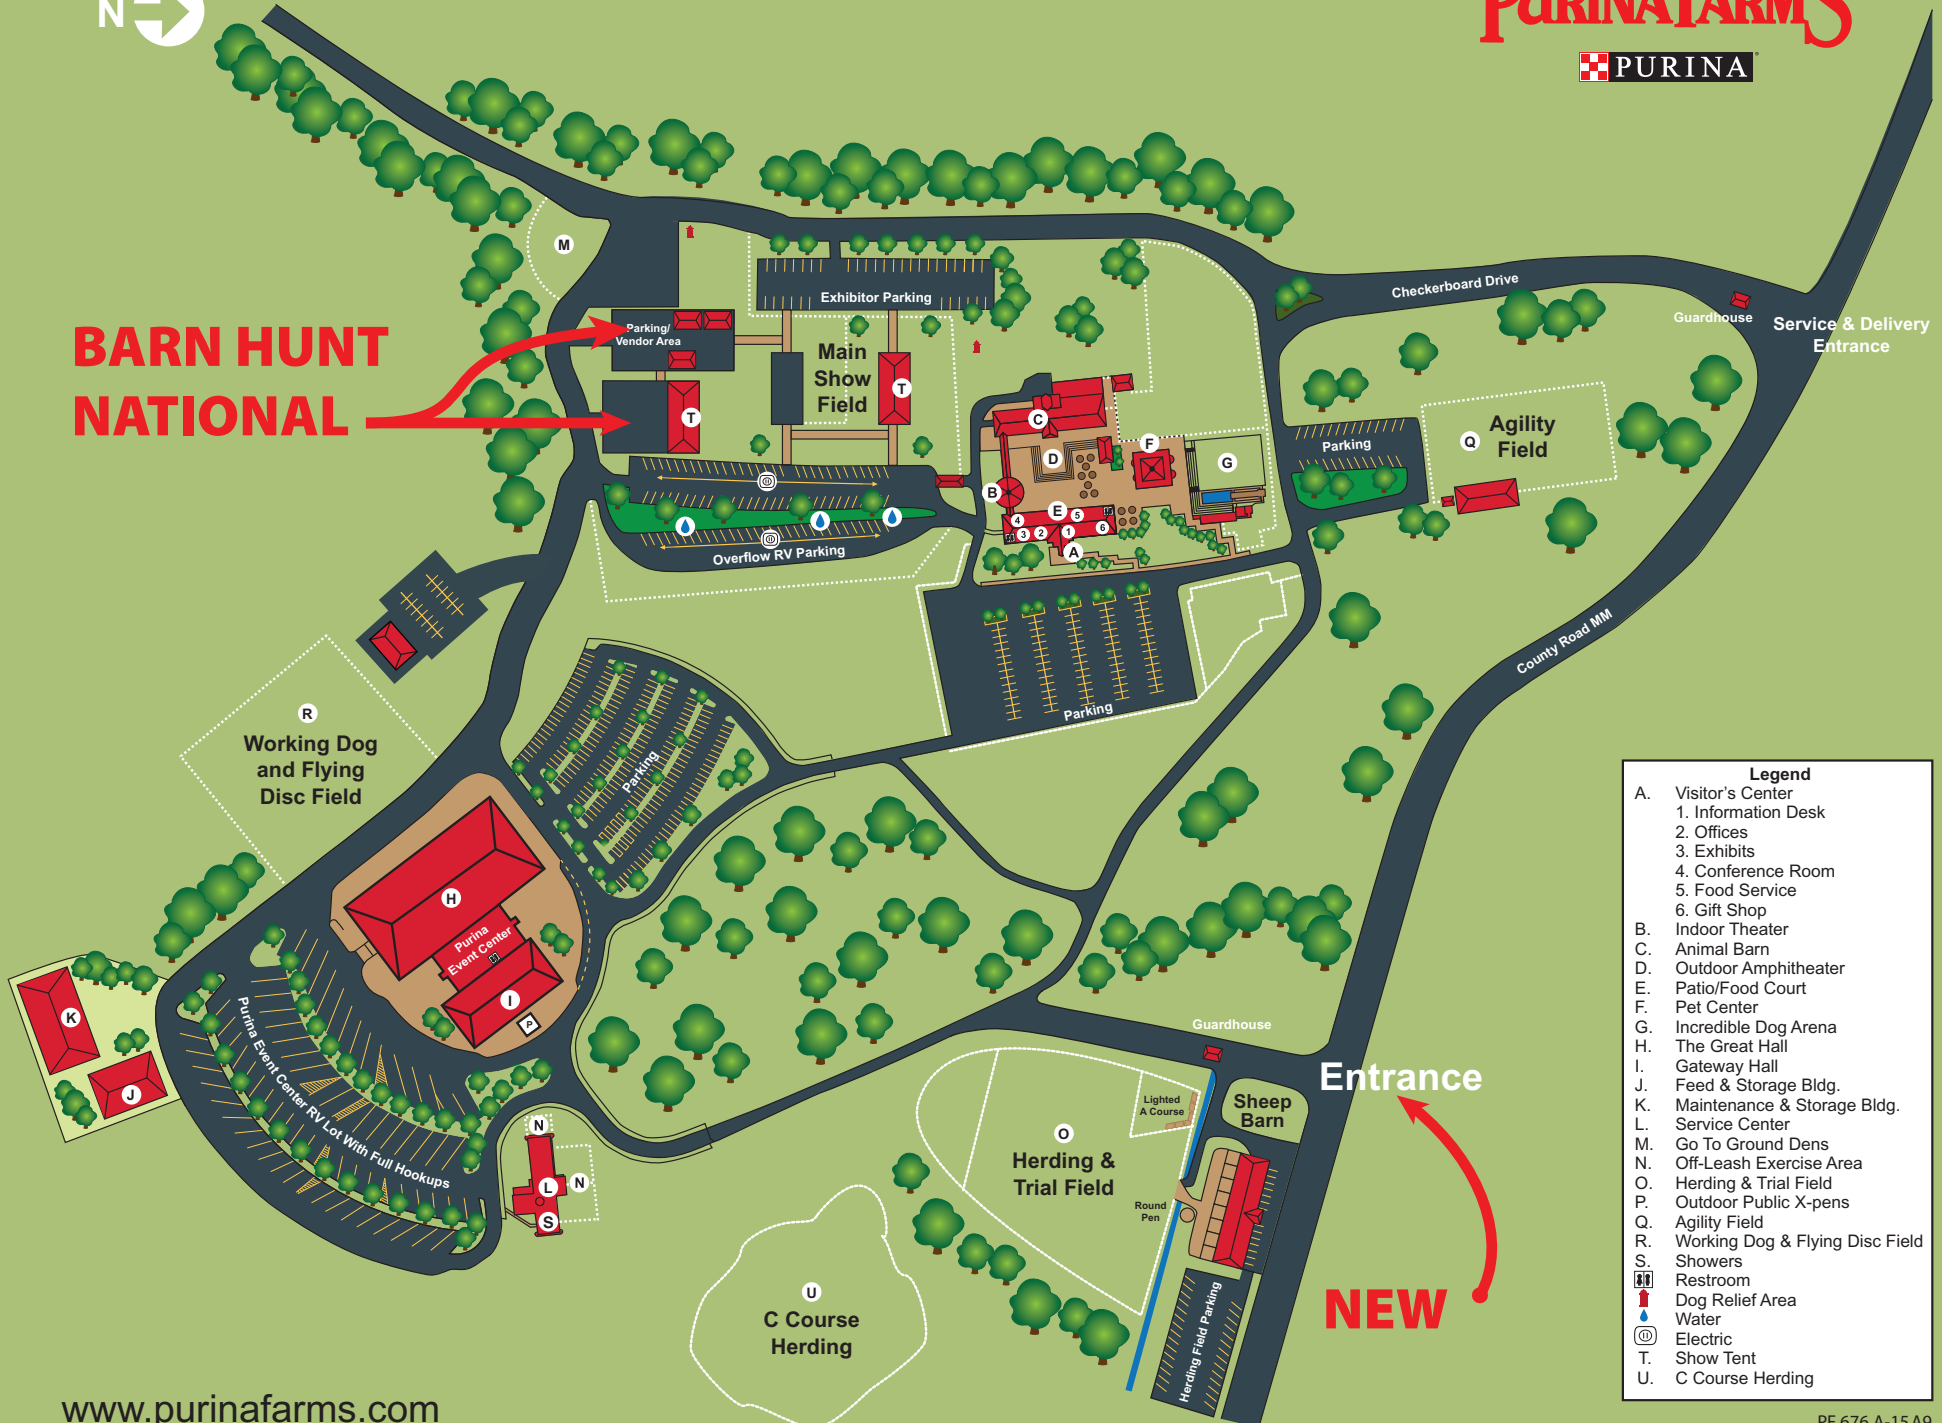

**BARN HUNT NATIONAL**

Legend	
A.	Visitor's Center
1.	Information Desk
2.	Offices
3.	Exhibits
4.	Conference Room
5.	Food Service
6.	Gift Shop
B.	Indoor Theater
C.	Animal Barn
D.	Outdoor Amphitheater
E.	Patio/Food Court
F.	Pet Center
G.	Incredible Dog Arena
H.	The Great Hall
I.	Gateway Hall
J.	Feed & Storage Bldg.
K.	Maintenance & Storage Bldg.
L.	Service Center
M.	Go To Ground Dens
N.	Off-Leash Exercise Area
O.	Herding & Trial Field
P.	Outdoor Public X-pens
Q.	Agility Field
R.	Working Dog & Flying Disc Field
S.	Showers
Ⓜ	Restroom
🐕	Dog Relief Area
💧	Water
Ⓜ	Electric
T.	Show Tent
U.	C Course Herding